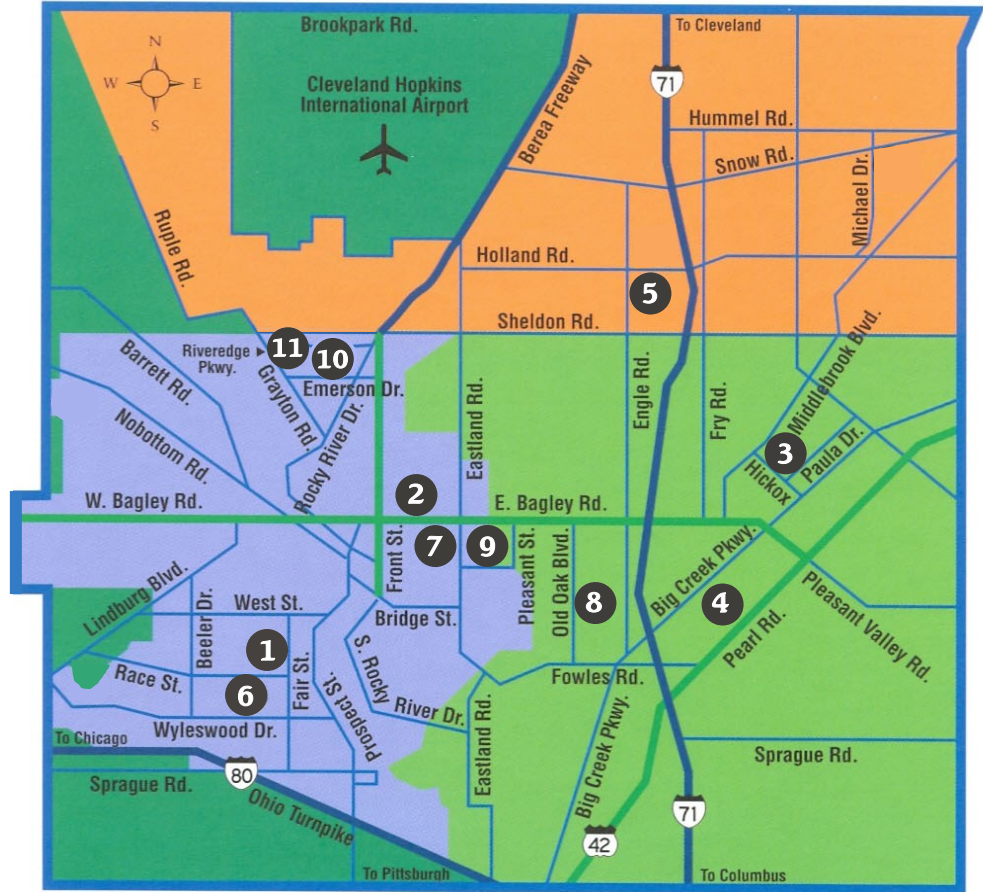

# 2020-21 Berea City School District Map

www.berea.k12.oh.us

- 1 Administration Building**  
390 Fair Street  
Berea, Ohio 44017  
216-898-8300
- 2 Berea-Midpark High School**  
165 E. Bagley Road  
Berea, Ohio 44017  
216-898-8900
- 3 Berea-Midpark Middle School**  
7000 Paula Drive  
Middleburg Heights, Ohio 44130  
216-676-8400
- 4 Big Creek Elementary School**  
7247 Big Creek Parkway  
Middleburg Heights, Ohio 44130  
216-898-8303
- 5 Brook Park Elementary School**  
17001 Holland Road  
Brook Park, Ohio 44142  
216-898-8307
- 6 Grindstone Elementary School**  
191 Race Street  
Berea, Ohio 44017  
216-898-8305
- 7 Snow School**  
202 E. Bagley Road  
Berea, Ohio 44017  
440-260-8251
- 8 Polaris Career Center**  
*(separate school district;  
serves BCSD students)*  
7225 Old Oak Boulevard  
Middleburg Heights, Ohio 44130  
440-891-7600  
www.polaris.edu
- 9 Roehm Sports Complex**  
*Lou Groza Field*  
7220 Pleasant Street  
(facing Bagley Road)  
Berea, Ohio 44017
- 10 Buildings & Grounds**  
205 Riveredge Parkway  
Berea, Ohio 44017  
216-898-8302
- 11 Transportation**  
235 Riveredge Parkway  
Berea, Ohio 44017  
216-898-8301

- Berea
- Brook Park
- Middleburg Heights