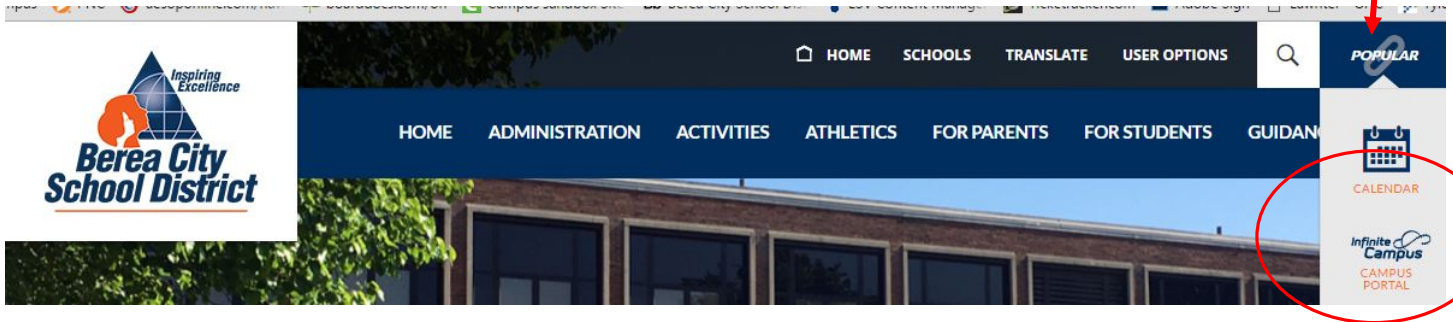

The Parent Portal for Infinite Campus is your tool to view your student's fees, grades, messages and much more.

- visit our website at www.berea.k12.oh.us
- Select **POPULAR** and *Infinite Campus – Campus Portal* from the drop down choices.

The **Popular** link can be accessed from any school page of the website.