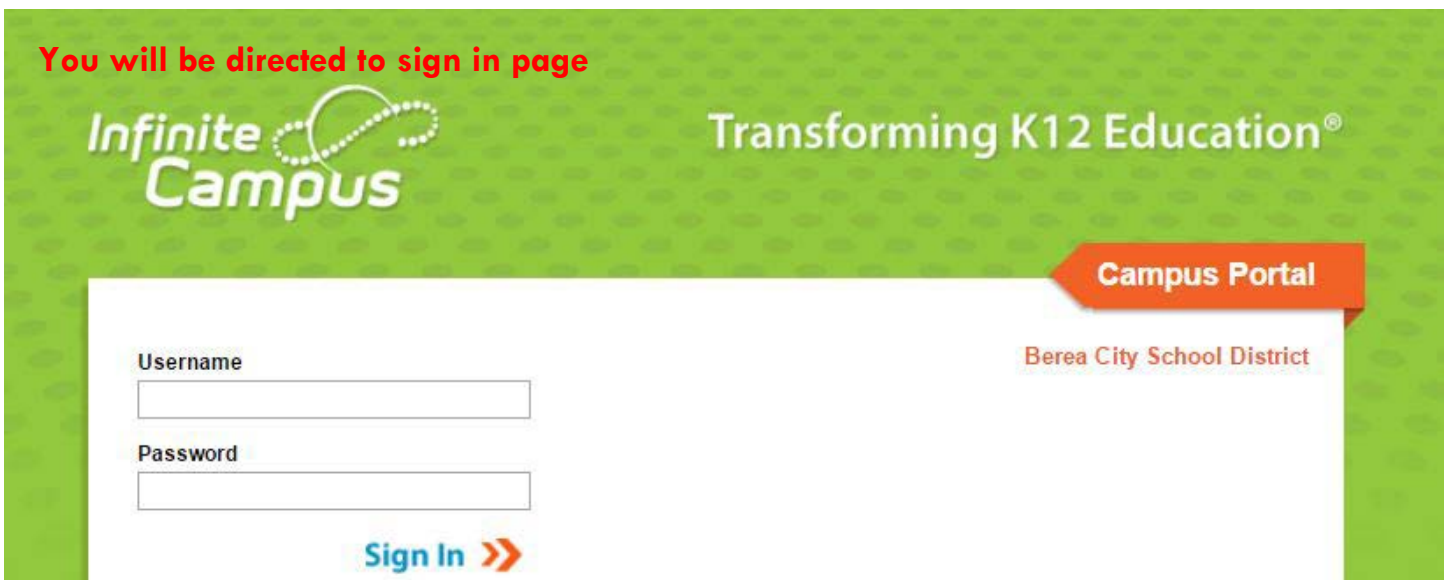

The Parent Portal for Infinite Campus is your tool to view your student's fees, grades, messages and much more.

- visit our website at www.berea.k12.oh.us
- Select **POPULAR** and *Infinite Campus – Campus Portal* from the drop down choices.

The **Popular** link can be accessed from any school page of the website.